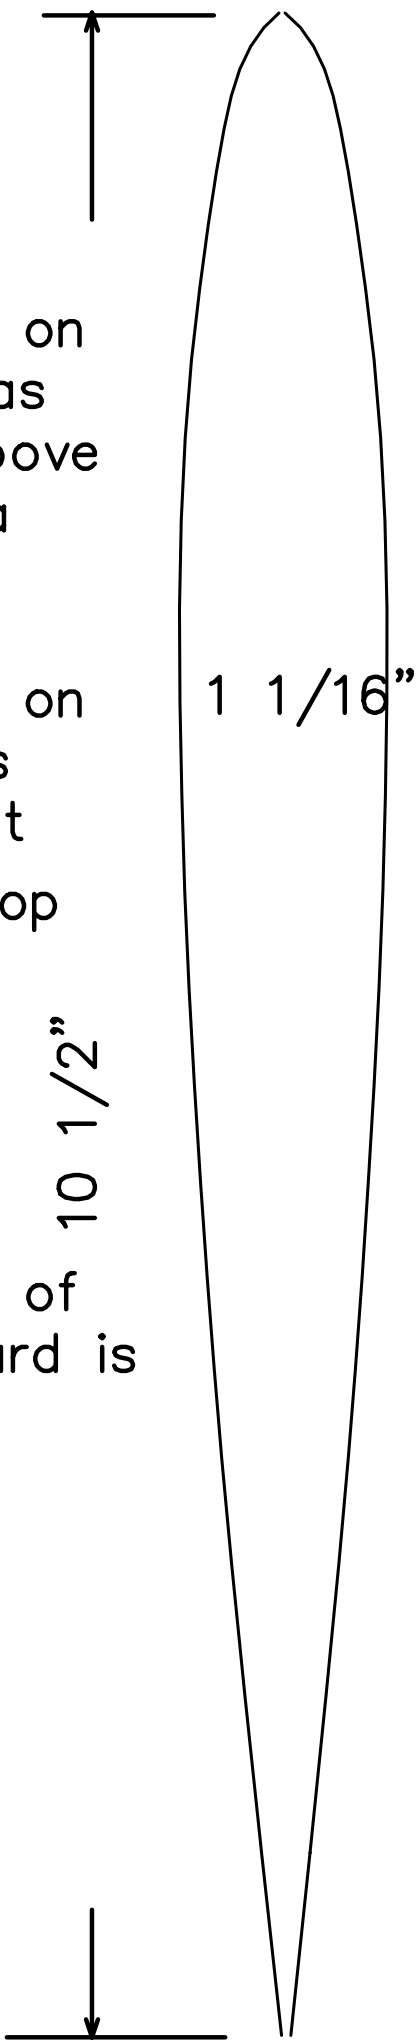

The section on the right was taken 4" above the tip of a 49er CB

The section on the left was taken a foot below the top

overall length of the centerboard is 45"